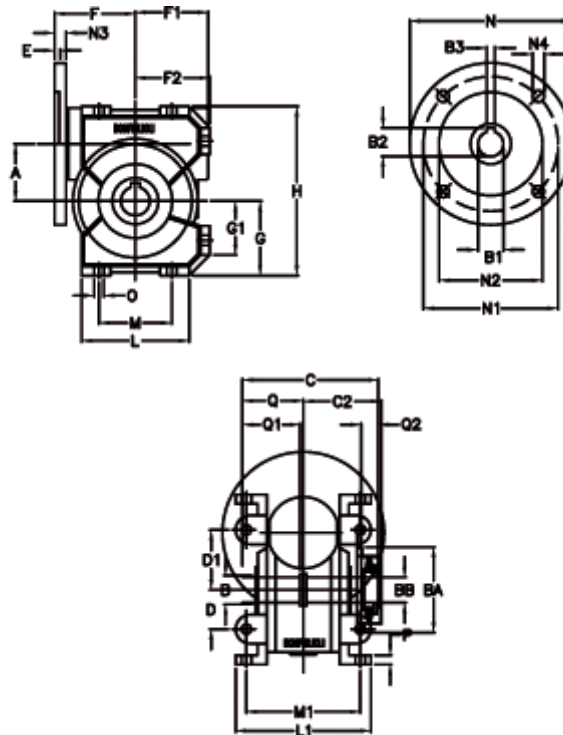

# Data Sheet

Article number: 390204400702336

Description: Worm Gear with Torque Limiter  
VF 44-L2-U-7-P63B14

## Measures

a = 44.6	C2 = 48.0	g = 55.0	N = 90	Q1 = 32
B = 18	D = 29	G1 = 40.0	N1 = 75	Q2 = 12
B1 E7 = 11	D1 = 46	H = 127.0	N2 = 60	
B2 = 12.8	Description = VF 44U-xx-63B14	H1 = 97.0	N3 = 8.0	
B3 H9 = 4	E = 2.0	L = 80	N4 = 5.5	
BA = 40	F = 65	L1 = 100	O = 8.5	
BB H7 = 11	F1 = 54	m = 52	P = 8	
C = 79	F2 = 55.0	M1 = 81.0	Q = 32.0	